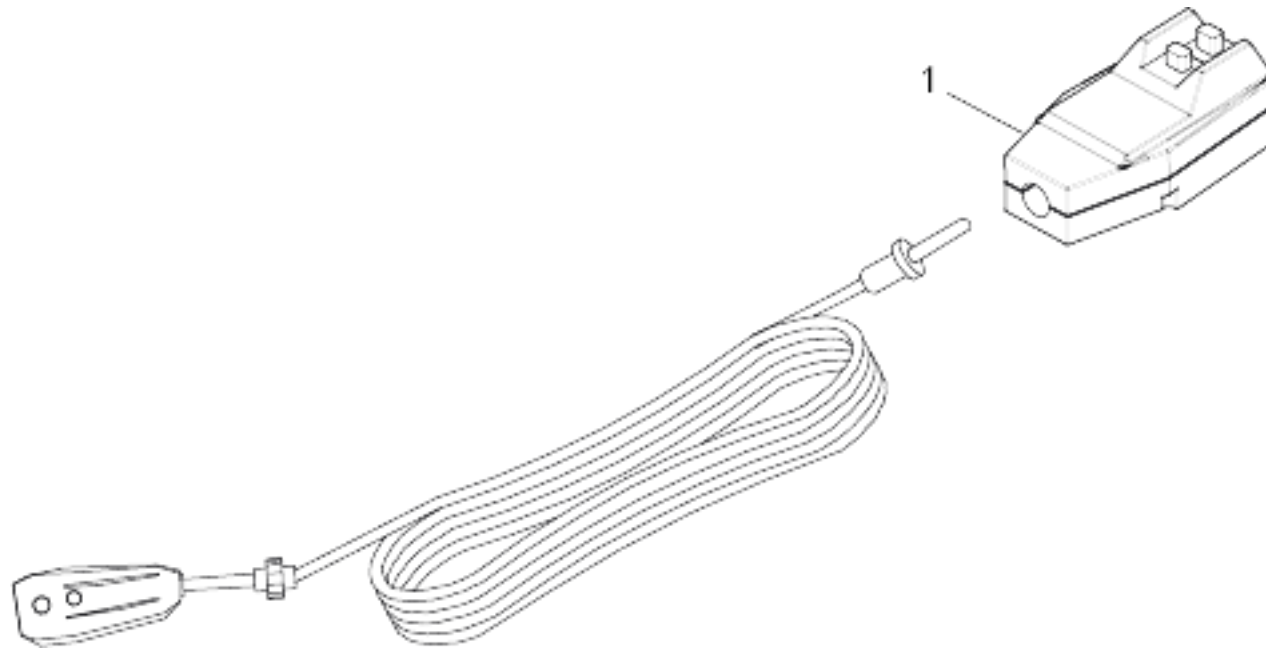

Spare parts list (1.106-220.0) K2100PS

Table of contents

K2100PS (1.106-220.0)	3
10 Individual Parts	4
20 Electric Box	6
30 Accessories	8

K2100PS (1.106-220.0)

POS	Description	Quantity	Unit
10	Individual Parts	1	PC
20	Electric Box	1	PC
30	Accessories	1	PC

10 Individual Parts

POS	Article no.	Description	Quantity	Unit
1	8.755-855.0	SPARE, SOAP TANK COVER, K1700/1800 EPW	1	PC
2	8.756-311.0	SPARE, BUCKET, K1900/2000 EPW	1	PC
2	8.756-312.0	SPARE, BUCKET, K1910/2010 EPW	1	PC
3	8.756-315.0	KIT, DETERGENT TANK, K1900 EPW	1	PC
4	8.756-318.0	KIT, 10" WHEEL, K1900/2000 EPW	1	PC
4	8.756-319.0	KIT, 10" WHEEL, K1910/2010 EPW	1	PC

20 Electric Box

POS	Article no.	Description	Quantity	Unit
1	8.759-753.0	Plug GFCI for Induction Motor 125VAC 15A	1	PC

30 Accessories

POS	Article no.	Description	Quantity	Unit
1	8.759-751.0	Trigger Gun-Lance M22 Kit brass valve	1	PC
2	8.759-752.0	High pressure hose 25' Yellow	1	PC
3	8.756-309.0	SPARE, NOZZLE PACK, K1900/2000 EPW	1	PC
4	8.755-846.0	TURBO NOZZLE, QC, ELECTRIC PKG	1	PC
5	8.755-847.0	GARDEN HOSE CONNECTION, METAL PKG	1	PC
6	8.755-848.0	SURFACE CLEANER, 11" PKG, K1700-K2000	1	PC
7	8.756-997.0	Cannon, Foam, 4000 PSI, 1 Liter Bottle	1	PC
8	8.759-750.0	Trigger Gun M22 brass valve	1	PC
9	8.756-307.0	SPARE, WAND, K1900/2000 EPW	1	PC