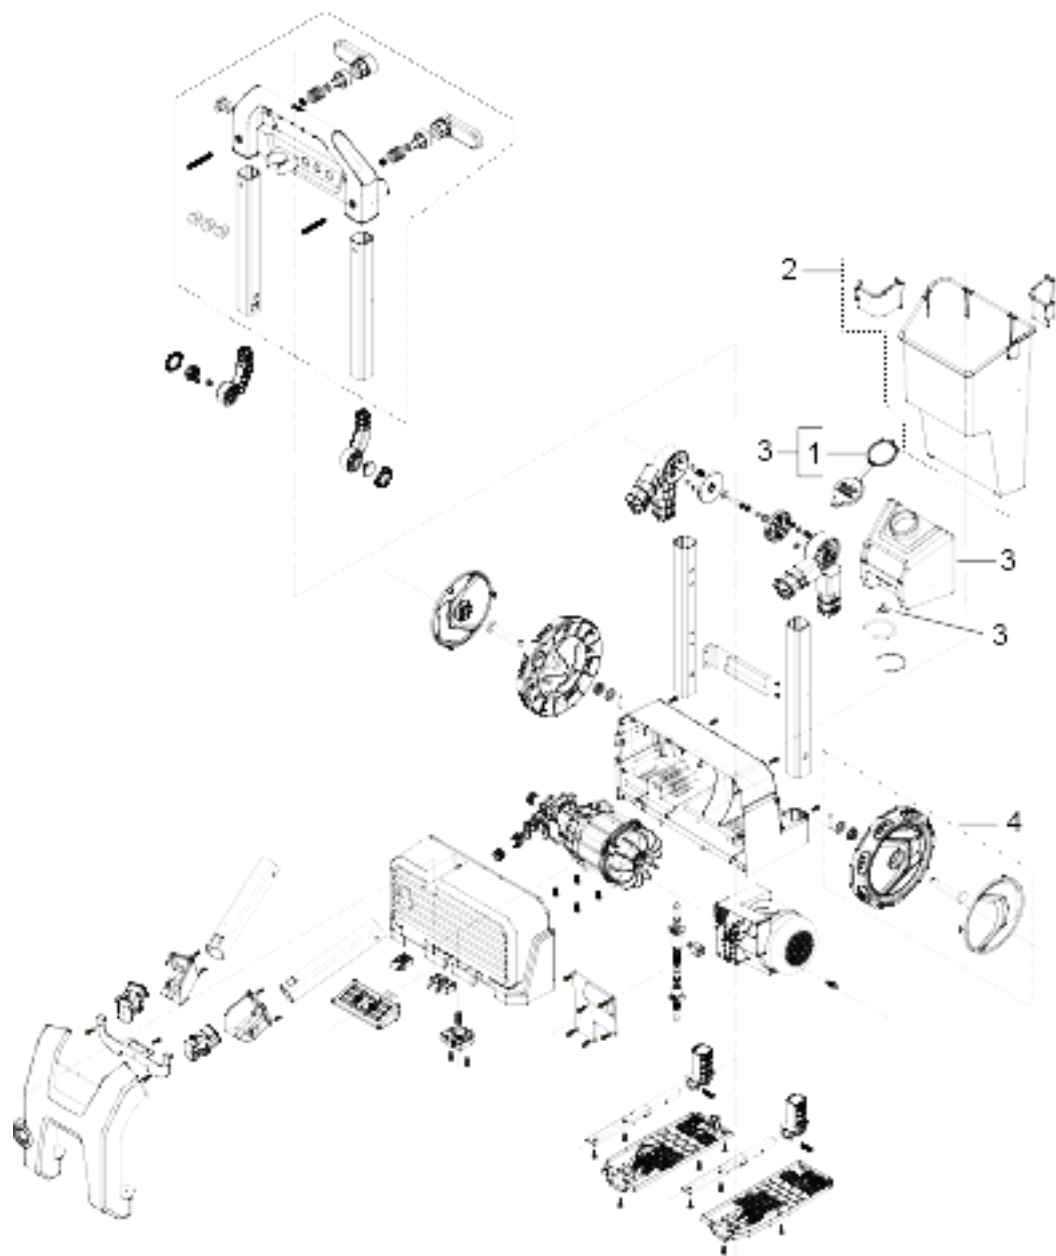

Spare parts list (1.106-220.0) K2100PS

Table of contents

K2100PS (1.106-220.0)	3
10 Individual Parts	4
20 Electric Box	6
30 Accessories	8

K2100PS (1.106-220.0)

POS	Description	Quantity	Unit
10	Individual Parts	1	PC
20	Electric Box	1	PC
30	Accessories	1	PC

10 Individual Parts

POS	Article no.	Description	Quantity	Unit
1	8.755-855.0	SPARE, SOAP TANK COVER, K1700/1800 EPW	1	PC
2	8.756-311.0	SPARE, BUCKET, K1900/2000 EPW	1	PC
2	8.756-312.0	SPARE, BUCKET, K1910/2010 EPW	1	PC
3	8.756-315.0	KIT, DETERGENT TANK, K1900 EPW	1	PC
4	8.756-318.0	KIT, 10" WHEEL, K1900/2000 EPW	1	PC
4	8.756-319.0	KIT, 10" WHEEL, K1910/2010 EPW	1	PC

20 Electric Box

POS	Article no.	Description	Quantity	Unit
1	8.759-753.0	Plug GFCI for Induction Motor 125VAC 15A	1	PC

30 Accessories

POS	Article no.	Description	Quantity	Unit
1	8.759-751.0	Trigger Gun-Lance M22 Kit brass valve	1	PC
2	8.759-752.0	High pressure hose 25' Yellow	1	PC
3	8.756-309.0	SPARE, NOZZLE PACK, K1900/2000 EPW	1	PC
4	8.755-846.0	TURBO NOZZLE, QC, ELECTRIC PKG	1	PC
5	8.755-847.0	GARDEN HOSE CONNECTION, METAL PKG	1	PC
6	8.755-848.0	SURFACE CLEANER, 11" PKG, K1700-K2000	1	PC
7	8.756-997.0	Cannon, Foam, 4000 PSI, 1 Liter Bottle	1	PC
8	8.759-750.0	Trigger Gun M22 brass valve	1	PC
9	8.756-307.0	SPARE, WAND, K1900/2000 EPW	1	PC