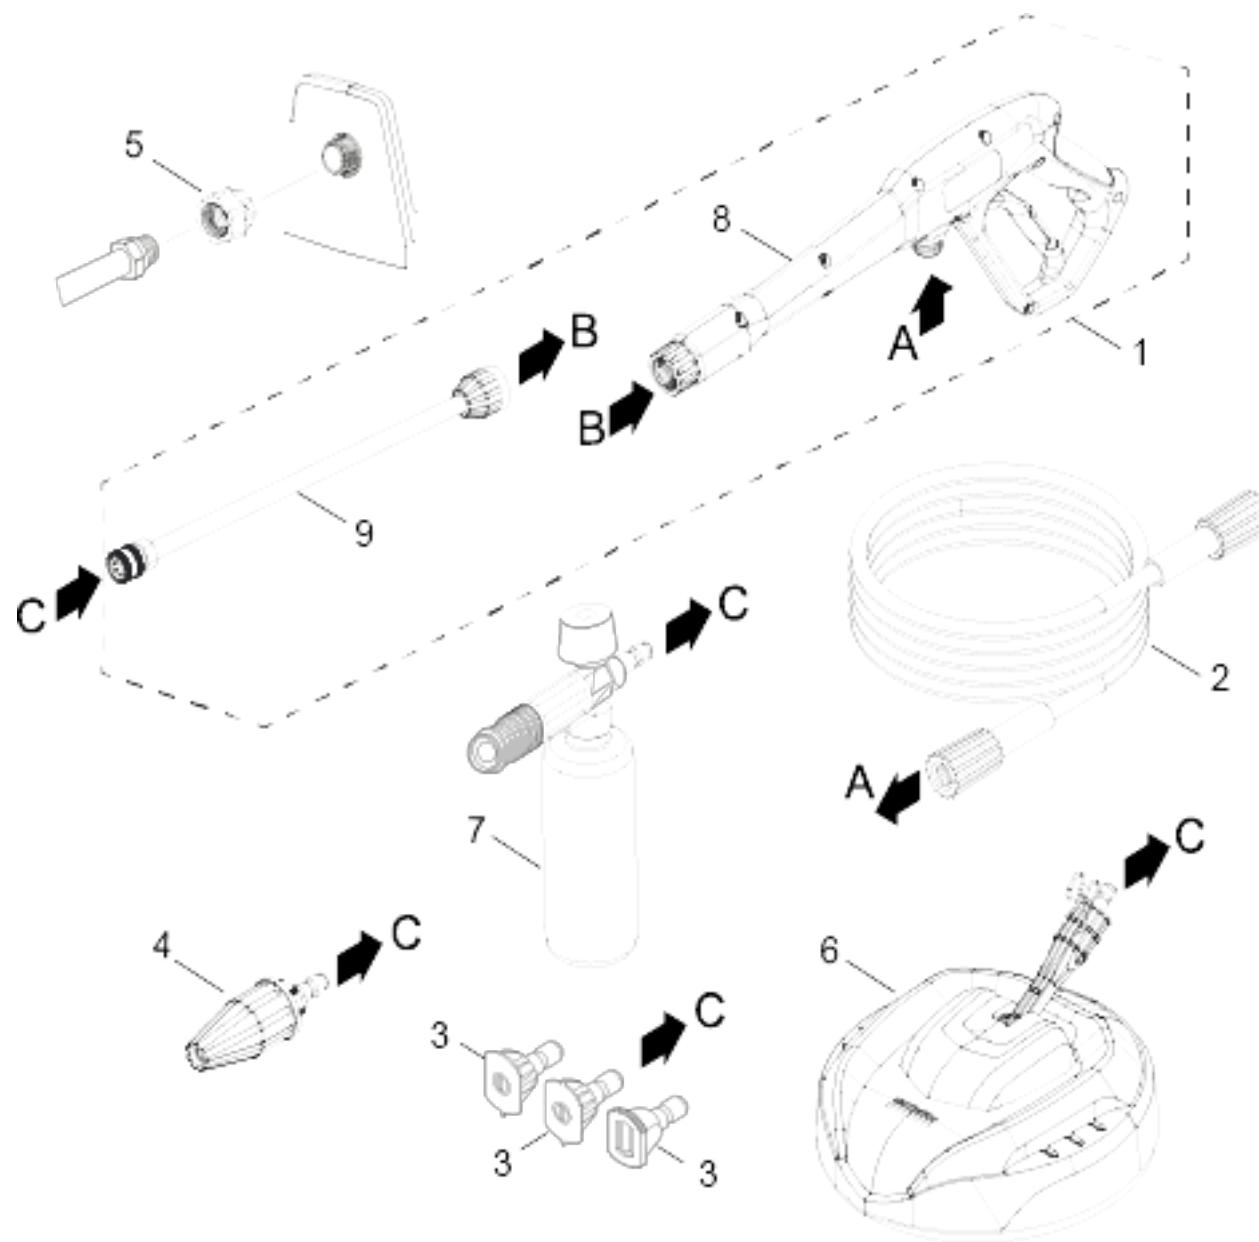

Spare parts list (1.106-220.0) K2100PS

Table of contents

K2100PS (1.106-220.0)	3
10 Individual Parts	4
20 Electric Box	6
30 Accessories	8

K2100PS (1.106-220.0)

POS	Description	Quantity	Unit
10	Individual Parts	1	PC
20	Electric Box	1	PC
30	Accessories	1	PC

10 Individual Parts

POS	Article no.	Description	Quantity	Unit
1	8.755-855.0	SPARE, SOAP TANK COVER, K1700/1800 EPW	1	PC
2	8.756-311.0	SPARE, BUCKET, K1900/2000 EPW	1	PC
2	8.756-312.0	SPARE, BUCKET, K1910/2010 EPW	1	PC
3	8.756-315.0	KIT, DETERGENT TANK, K1900 EPW	1	PC
4	8.756-318.0	KIT, 10" WHEEL, K1900/2000 EPW	1	PC
4	8.756-319.0	KIT, 10" WHEEL, K1910/2010 EPW	1	PC

20 Electric Box

POS	Article no.	Description	Quantity	Unit
1	8.759-753.0	Plug GFCI for Induction Motor 125VAC 15A	1	PC

30 Accessories

POS	Article no.	Description	Quantity	Unit
1	8.759-751.0	Trigger Gun-Lance M22 Kit brass valve	1	PC
2	8.759-752.0	High pressure hose 25' Yellow	1	PC
3	8.756-309.0	SPARE, NOZZLE PACK, K1900/2000 EPW	1	PC
4	8.755-846.0	TURBO NOZZLE, QC, ELECTRIC PKG	1	PC
5	8.755-847.0	GARDEN HOSE CONNECTION, METAL PKG	1	PC
6	8.755-848.0	SURFACE CLEANER, 11" PKG, K1700-K2000	1	PC
7	8.756-997.0	Cannon, Foam, 4000 PSI, 1 Liter Bottle	1	PC
8	8.759-750.0	Trigger Gun M22 brass valve	1	PC
9	8.756-307.0	SPARE, WAND, K1900/2000 EPW	1	PC